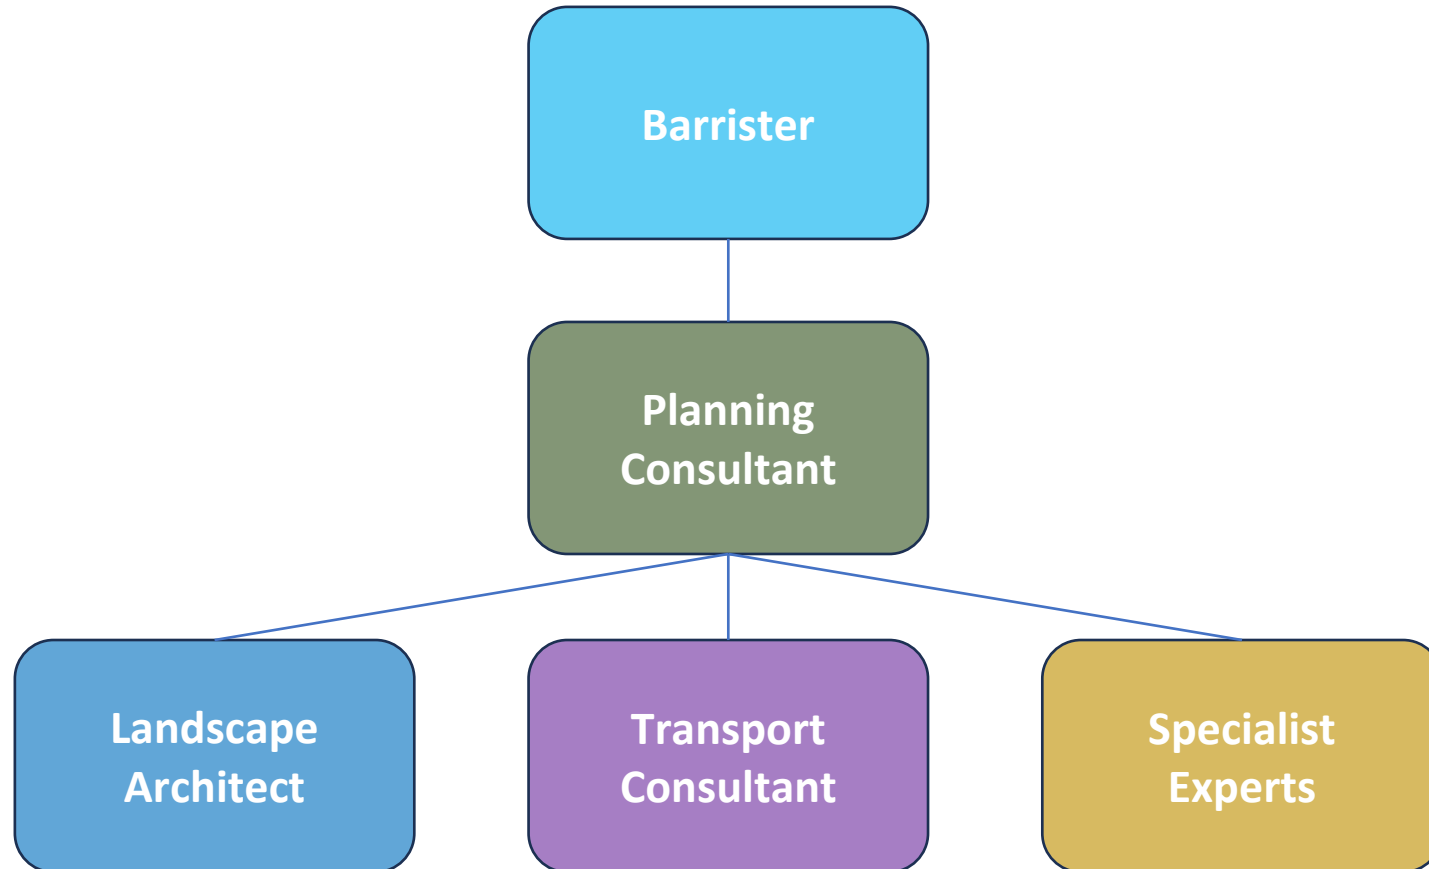

What OtSoc is doing