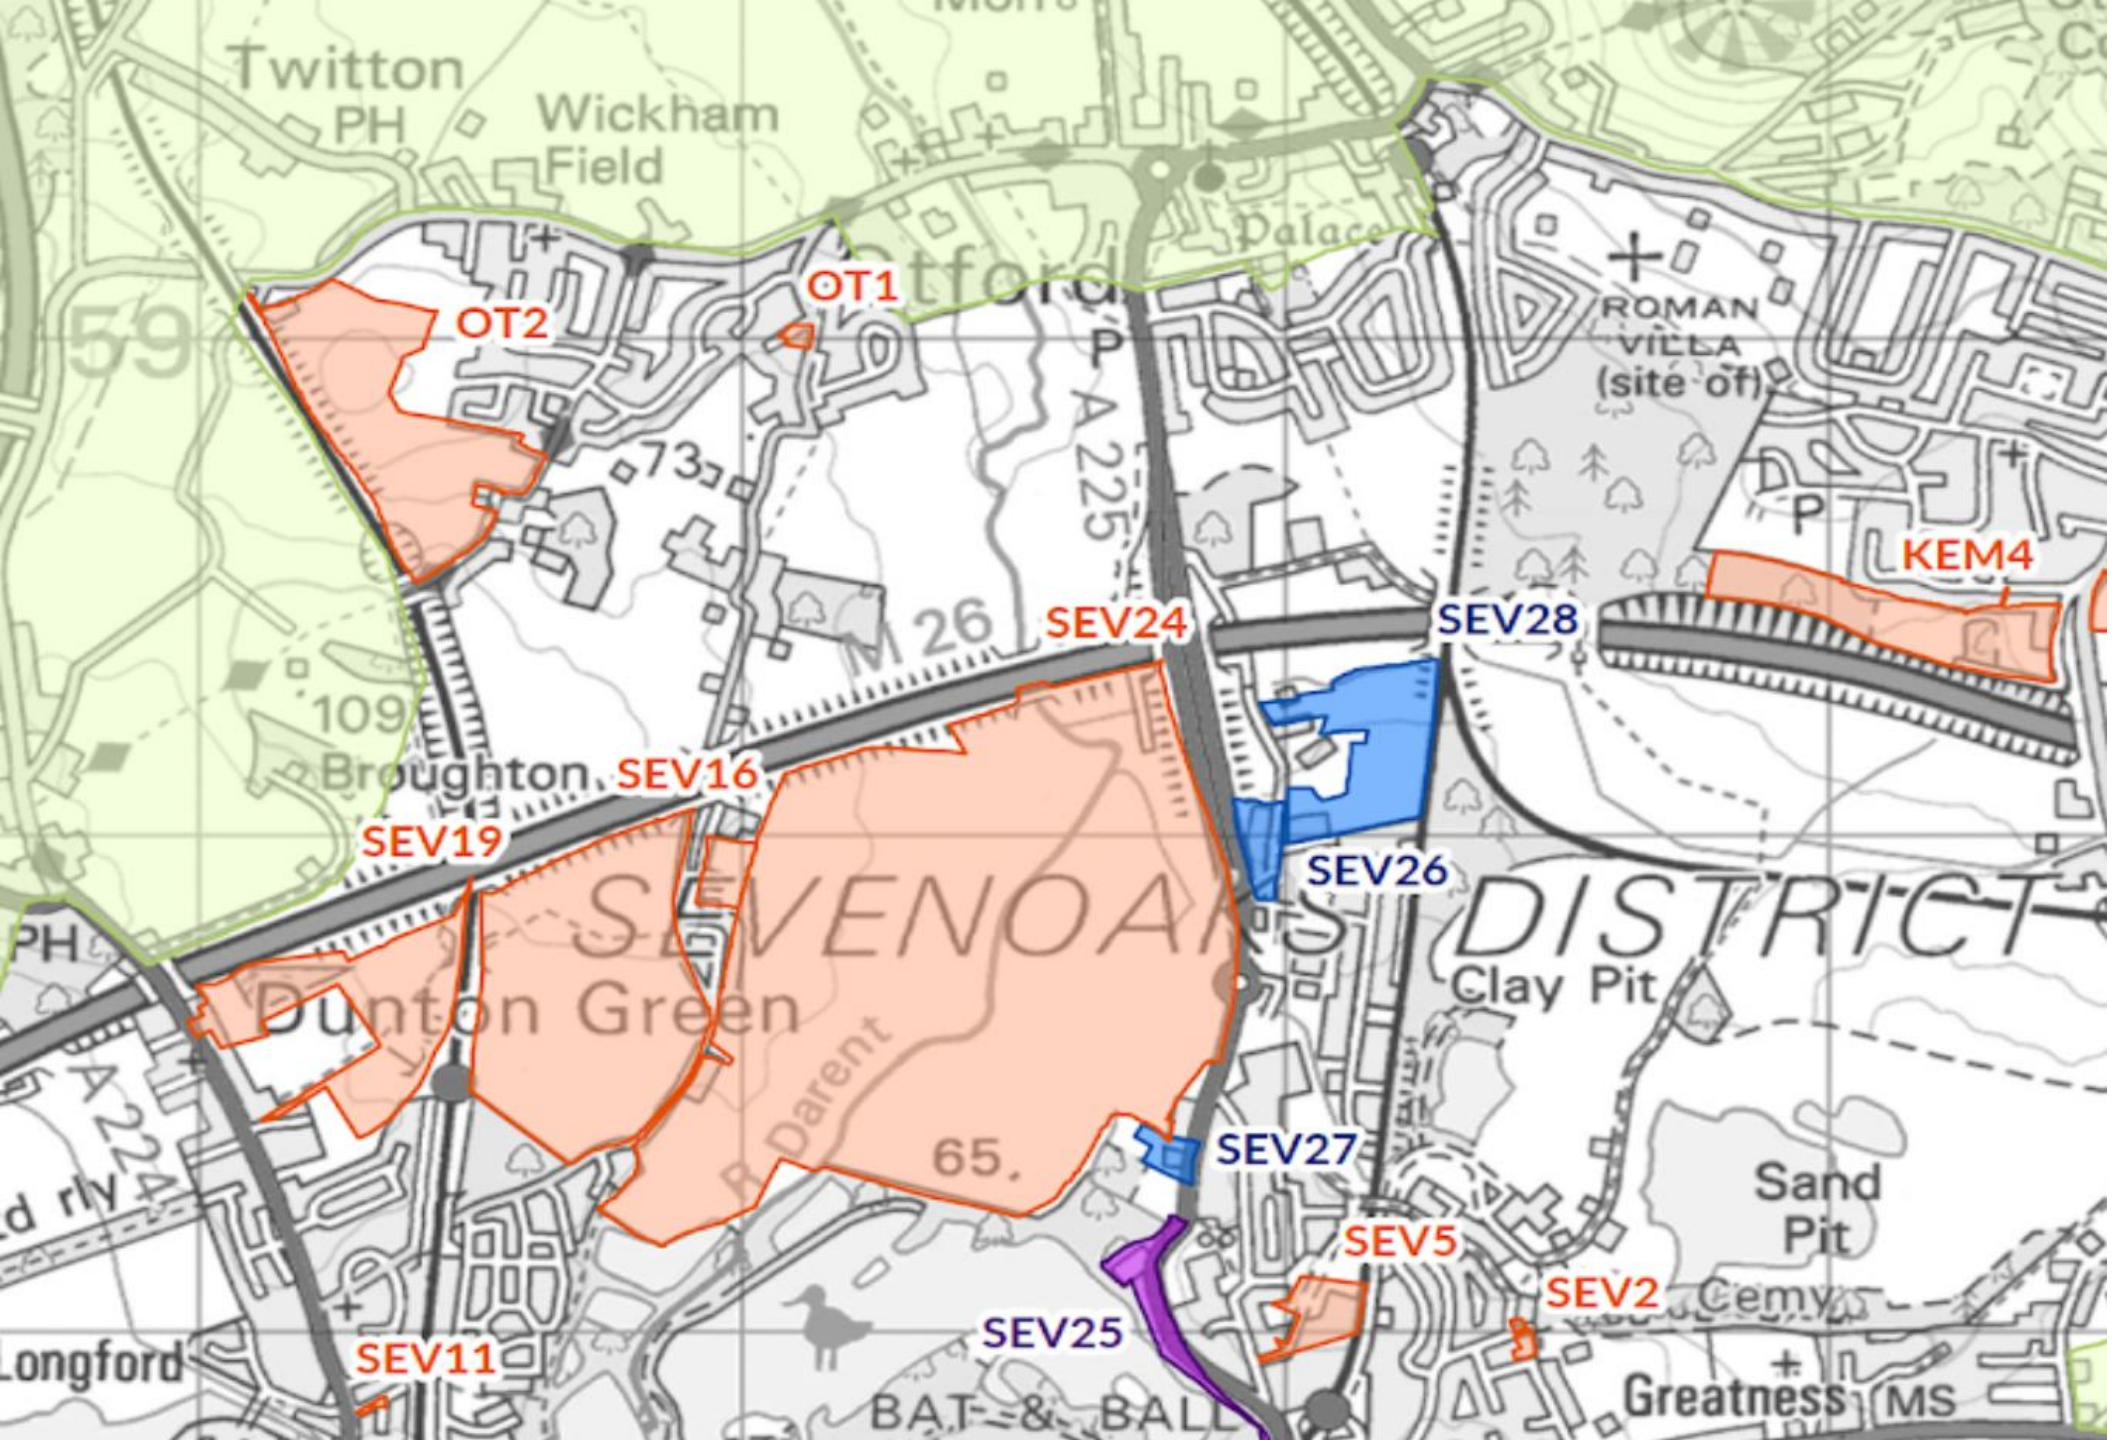

- Plan Adopted - December 2027
- Building starts 2028/29

New Houses (with c. 2 miles of Otford)

• Bat & Ball Quarry	950	Approved
• Fort Halstead	650	Approved
• OT1 – Ryecroft Otford	7	In Plan
• OT2 – Hale Lane	150	In Plan
• SEV 16/19/24 – Sevenoaks Rd	1,500	In Plan
• Kemsing – various	333	In Plan
• Broke Hill	850	Disputed
• Halstead – various	227	In Plan
• Misc Others	100	In Plan or Approved