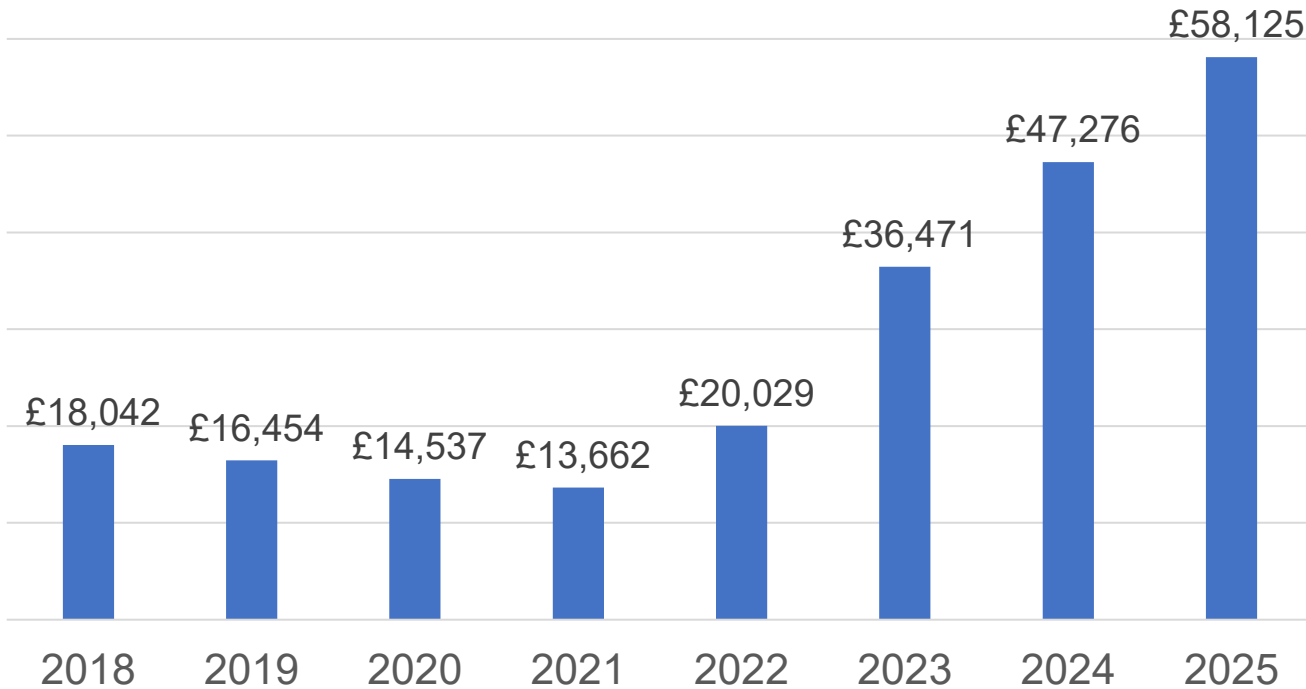

Garden Party
Saturday 27th June 2026

Otford Christmas Fayre
Saturday 21st November 2026

Agenda

- Introducing the Otford Society
- **The Village Protection Fund**
- Otford Protection Committee
- Grey Belt Documentary Clips
- Sidney Gardens - What we can do to Help

REC ●

Net Worth

31st December 2025

Savings Acc.	£	50,000
Current Acc.	£	8,125
Cash	£	0
TOTAL	£	58,125

Reserves

Village Protection Fund

Savings Account (1st January 2026)	£50,000
Current Account	£ 5,000

Agenda